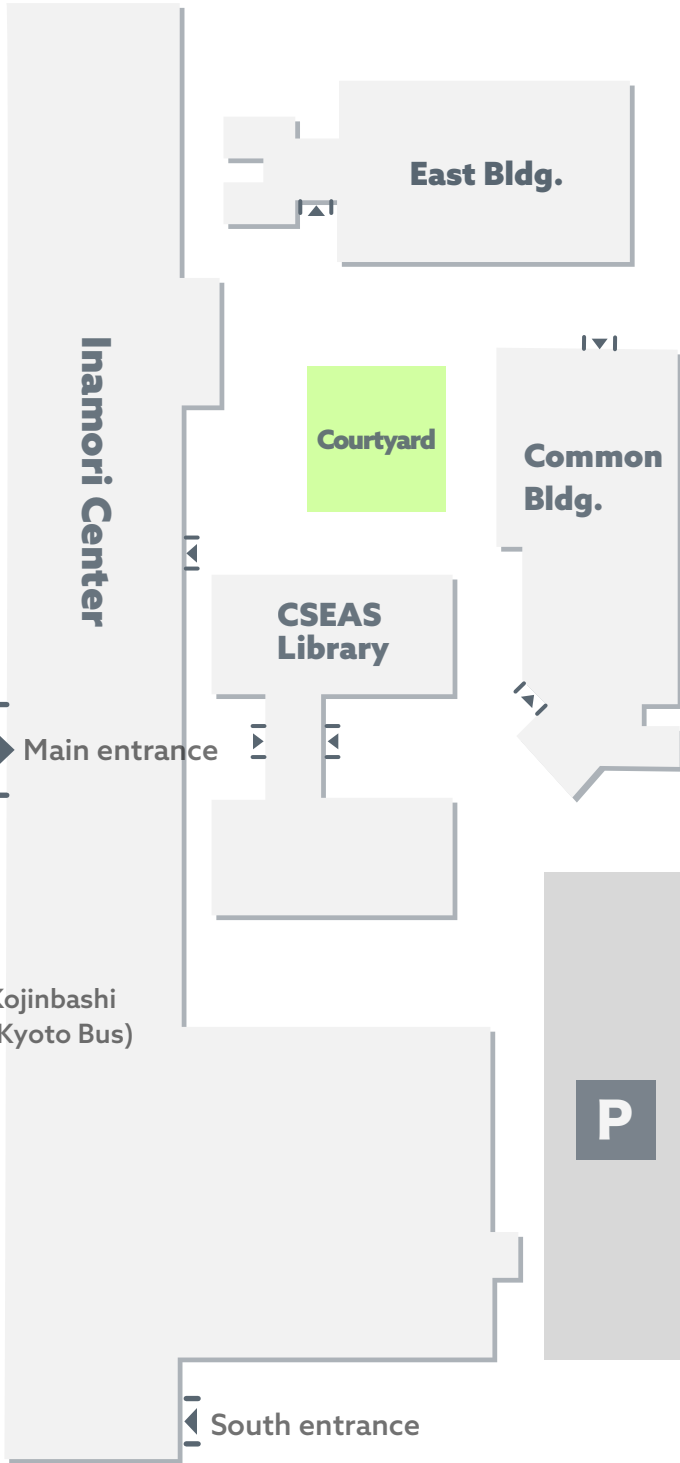

Cafeteria /
Cooperative Store

Konoe St.

Post Office

Marikoji St.

Kawaramachi St.

Kamo River

Kawabata St.

Kojinbashi
(Kyoto Bus)

Kawabata-Kojinbashi (hoop bus)

Jingu-Marutamachi Station
(Keihan Railway)

Kasugakita St.

Convenience Store

Jingu-Marutamachi Station
(Keihan Railway)

Marutamachi St.